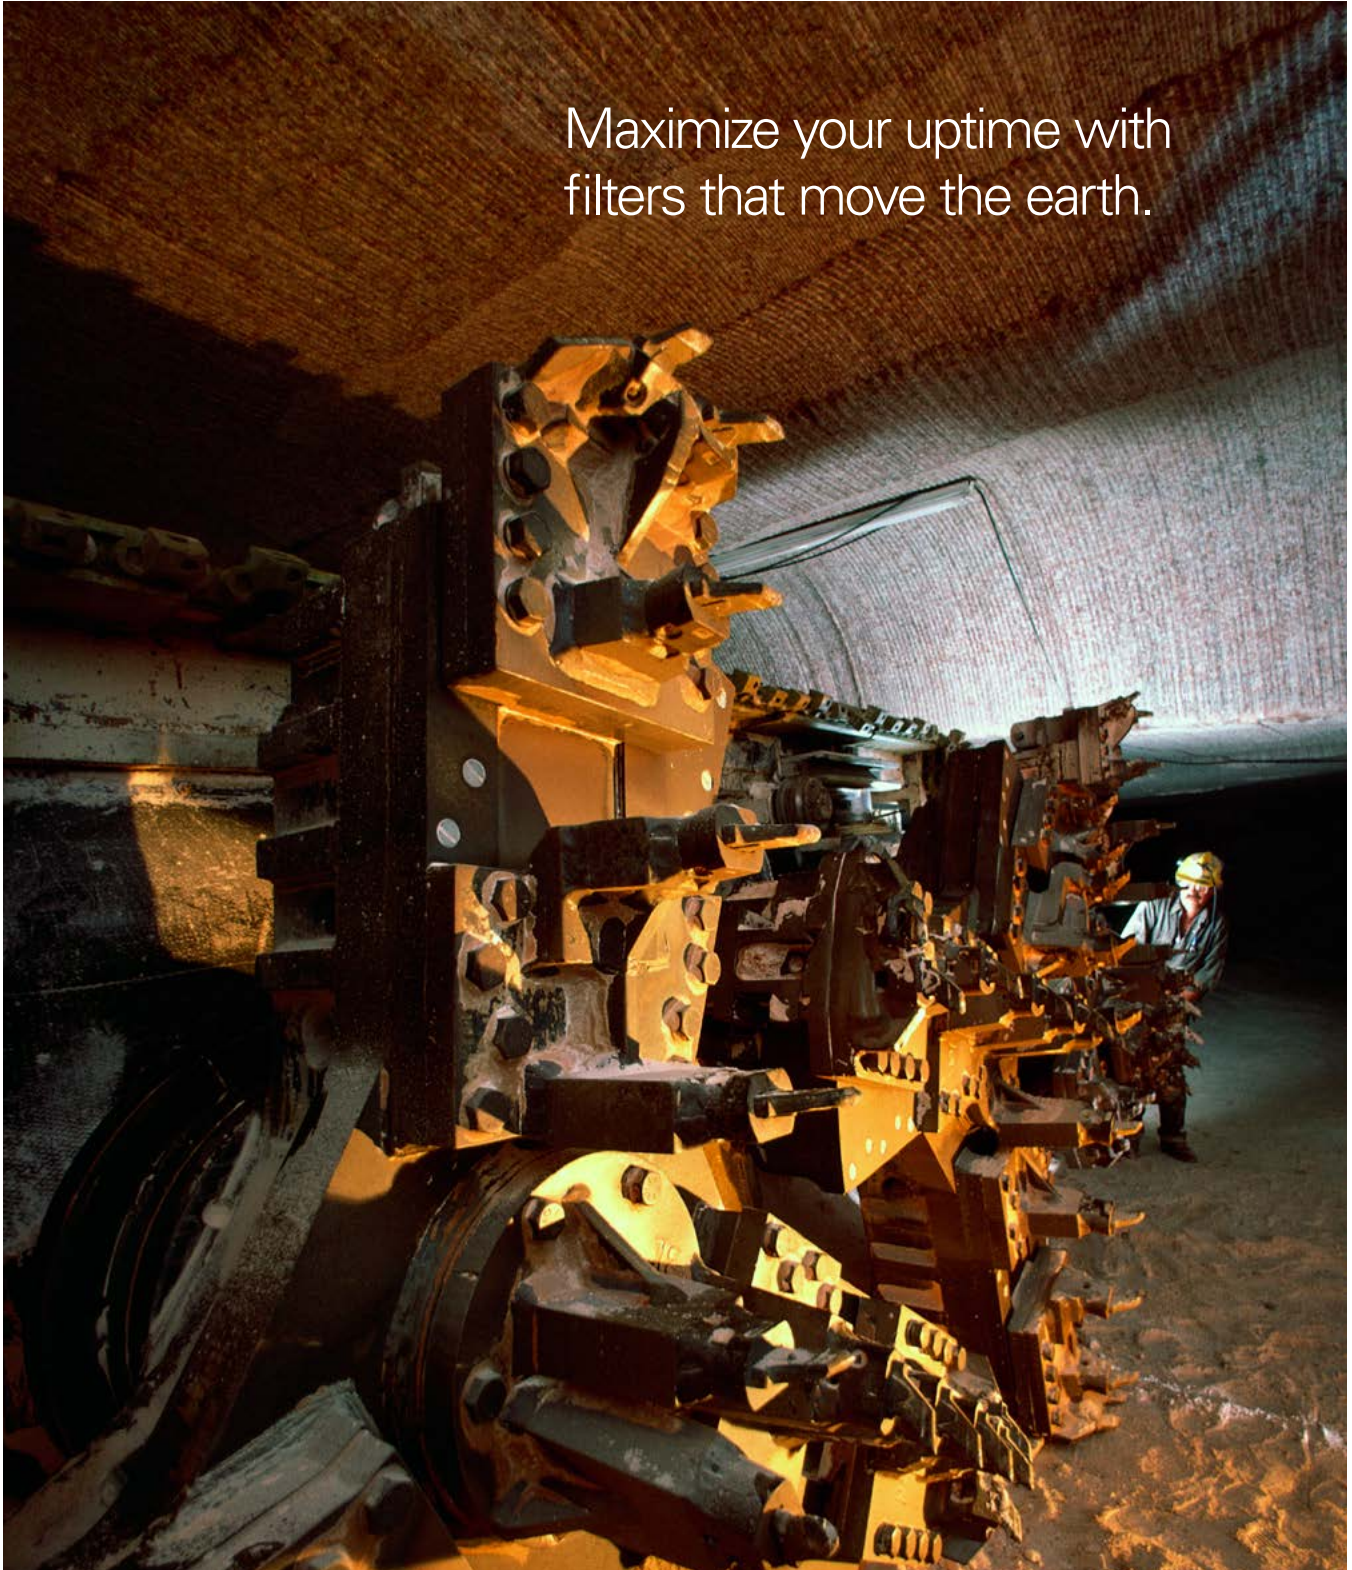

Donaldson Delivers
**Filtration Solutions for
Underground Mining**

Maximize your uptime with
filters that move the earth.

High performance filtration is the best preventive maintenance there is for hard-working equipment in the mining industry.